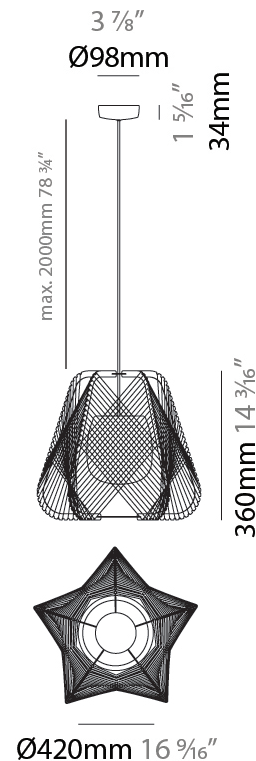

PROJECT	_____
TYPE	_____
SPECIFIER	_____
QUANTITY	_____
DATE	_____

ONNA SUSPENSION

E111200-

base number   Finish
Options

1. To build a product code in our configurator select the specify button on the base model # product page
2. To build a manual product code on this datasheet choose from the options listed below in blue font and add the suffix to the base model #

GENERAL

Series: Onna
Partner: Ole
Division: Exterior
Installation: Suspension
Product Type: Pendant
Mounting Location: Ceiling

PHYSICAL

Shape: Abstract
Diameter (mm): 420
Diameter (in): 16 ⁹/₁₆
Height (mm): 360
Height (in): 14 ³/₁₆
Max. Overall Height (mm): 2360
Max. Overall Height (in): 95 ¹⁵/₁₆
Fixture Finish: BEI / BLK / BLU / COG / DGN / GRY / MRN / MOC / MUS / OLV / SIL / STN / TER / WHI
Holder Finish: BLK
Accent Finish: MBK
Fixture Material: Fabric Cord / Metal
Primary Material: Fabric - Recycled
Cable Details: 2000mm/78 3/4" Transparent Cable
Upon Request: Matte White Holder

ELECTRICAL

Number of Lamps: 1
Lamp Type: LED Retrofit
Lamp Shape: A19
Bulb Included: Bulb Not Included
Max. Wattage Per Lamp (W): 15
Lamp Base: E26
Input Voltage (V): 120

LED

OPTICAL

RATINGS AND CERTIFICATIONS

Certified By: Certified for North American Standards
IP rating: IP66