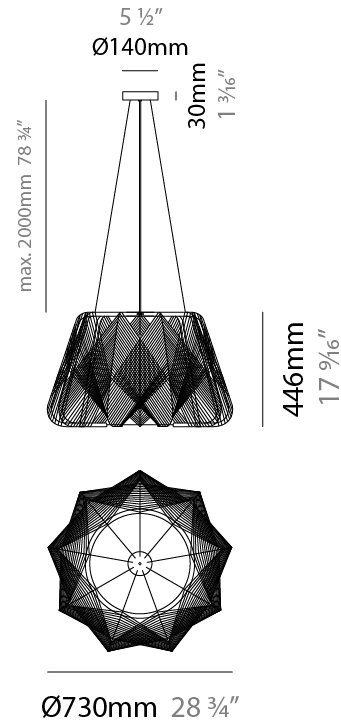

ONNA SUSPENSION

E111214-

base number   Finish Options   Finish Options   Finish Options

1. To build a product code in our configurator select the specify button on the base model # product page
2. To build a manual product code on this datasheet choose from the options listed below in blue font and add the suffix to the base model #

GENERAL

Series: Onna
Partner: Ole
Division: Exterior
Installation: Suspension
Product Type: Pendant
Mounting Location: Ceiling

PHYSICAL

Shape: Abstract
Diameter (mm): 730
Diameter (in): 28 ³/₄
Height (mm): 446
Height (in): 17 ⁹/₁₆
Max. Overall Height (mm): 2446
Max. Overall Height (in): 96 ⁵/₁₆
Fixture Finish: BEI / BLK / BLU / COG / DGN / GRY / MRN / MOC / MUS / OLV / SIL / STN / TER / WHI
Holder Finish: MWH/MBK/CHR/SNI
Accent Finish: MWH / MBK
Fixture Material: Fabric Cord / Metal
Primary Material: Fabric - Recycled
Cable Details: 2000mm/78 ³/₄" Transparent Cable

ELECTRICAL

Number of Lamps: 1
Lamp Type: LED Retrofit
Bulb Included: Bulb Not Included
Max. Wattage Per Lamp (W): 20
Lamp Base: E26
Input Voltage (V): 120
Upon Request: 277Vac / GU24

LED

OPTICAL

RATINGS AND CERTIFICATIONS

Certified By: Certified for North American Standards
IP rating: IP66

PROJECT
TYPE
SPECIFIER
QUANTITY
DATE