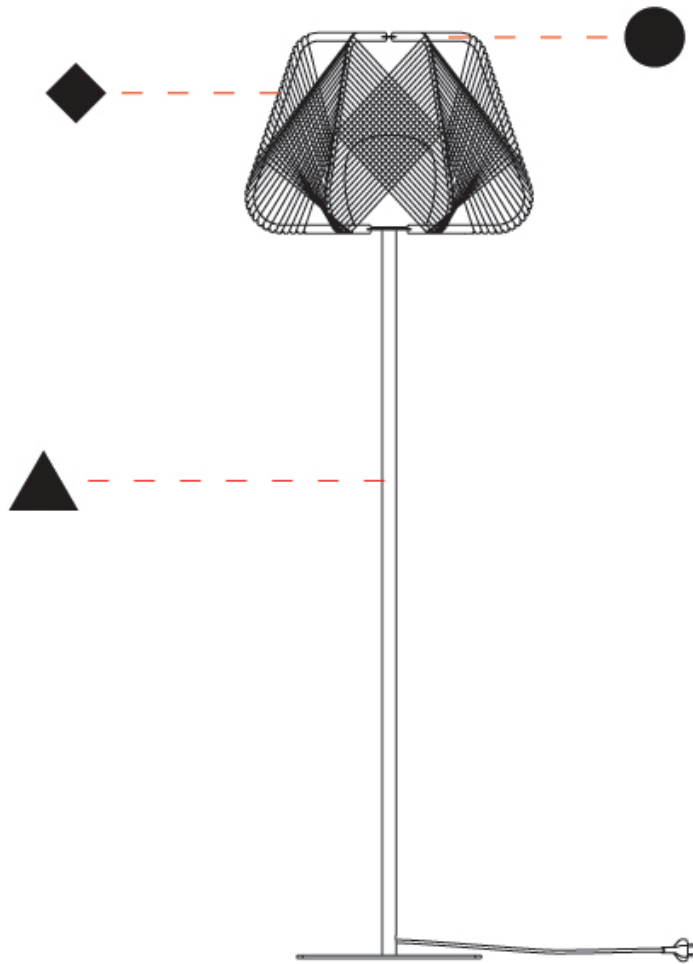

ONNA PORTABLE

E114035-

PROJECT _____

TYPE _____

SPECIFIER _____

QUANTITY _____

DATE _____

E