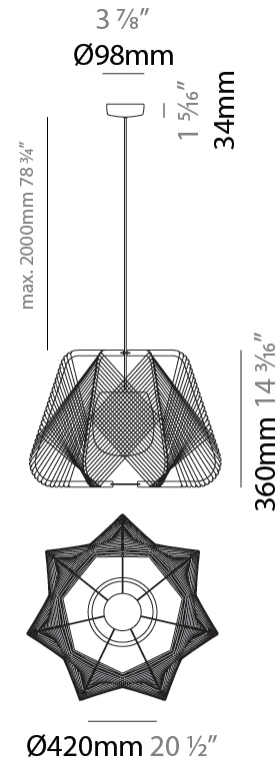

PROJECT
TYPE
SPECIFIER
QUANTITY
DATE

ONNA SUSPENSION

E111201-

base number   Finish
Options

1. To build a product code in our configurator select the specify button on the base model # product page
2. To build a manual product code on this datasheet choose from the options listed below in blue font and add the suffix to the base model #

GENERAL

Series: Onna
Partner: Ole
Division: Exterior
Installation: Suspension
Product Type: Pendant
Mounting Location: Ceiling

PHYSICAL

Shape: Abstract
Diameter (mm): 520
Diameter (in): 20 1/2
Height (mm): 360
Height (in): 14 3/16
Max. Overall Height (mm): 2360
Max. Overall Height (in): 95 15/16
Fixture Finish: BEI / BLK / BLU / COG / DGN / GRY / MRN / MOC / MUS /
OLV / SIL / STN / TER / WHI
Holder Finish: BLK
Accent Finish: MBK
Fixture Material: Fabric Cord / Metal
Primary Material: Fabric - Recycled
Cable Details: 2000mm/78 3/4" Transparent Cable
Upon Request: Matte White Holder

ELECTRICAL

Number of Lamps: 1
Lamp Type: LED Retrofit
Bulb Included: Bulb Not Included
Max. Wattage Per Lamp (W): 15
Lamp Base: E26
Input Voltage (V): 120

LED

OPTICAL

RATINGS AND CERTIFICATIONS

Certified By: Certified for North American Standards
IP rating: IP66