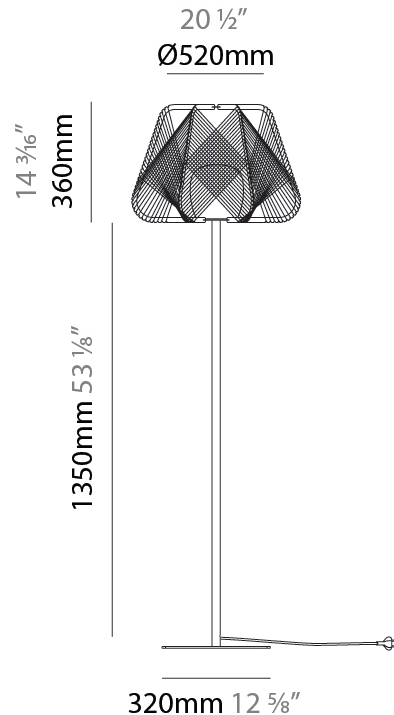

ONNA PORTABLE

E114035- -

base number   Finish Options   Finish Options

1. To build a product code in our configurator select the specify button on the base model # product page
2. To build a manual product code on this datasheet choose from the options listed below in blue font and add the suffix to the base model #

GENERAL

Series: Onna
Partner: Ole
Division: Exterior
Installation: Portable
Product Type: Floor
Mounting Location: Floor

PHYSICAL

Shape: Abstract
Diameter (mm): 520
Diameter (in): 20 1/2
Height (mm): 1386
Height (in): 54 1/4
Fixture Finish: [BEI](#) / [BLK](#) / [BLU](#) / [COG](#) / [DGN](#) / [GRY](#) / [MRN](#) / [MOC](#) / [MUS](#) / [OLV](#) / [SIL](#) / [STN](#) / [TER](#) / [WHI](#)
Holder Finish: BLK
Accent Finish: GBL / GWT
Fixture Material: Fabric Cord / Metal
Primary Material: Fabric - Recycled
Cable Details: 100/100 Cord
Upon Request: Matte White Holder

ELECTRICAL

Number of Lamps: 1
Lamp Type: LED Retrofit
Lamp Shape: A19
Bulb Included: Bulb Not Included
Max. Wattage Per Lamp (W): 15
Lamp Base: E26
Input Voltage (V): 120

LED

OPTICAL

RATINGS AND CERTIFICATIONS

Certified By: Certified for North American Standards
IP rating: IP66

PROJECT _____
TYPE _____
SPECIFIER _____
QUANTITY _____
DATE _____