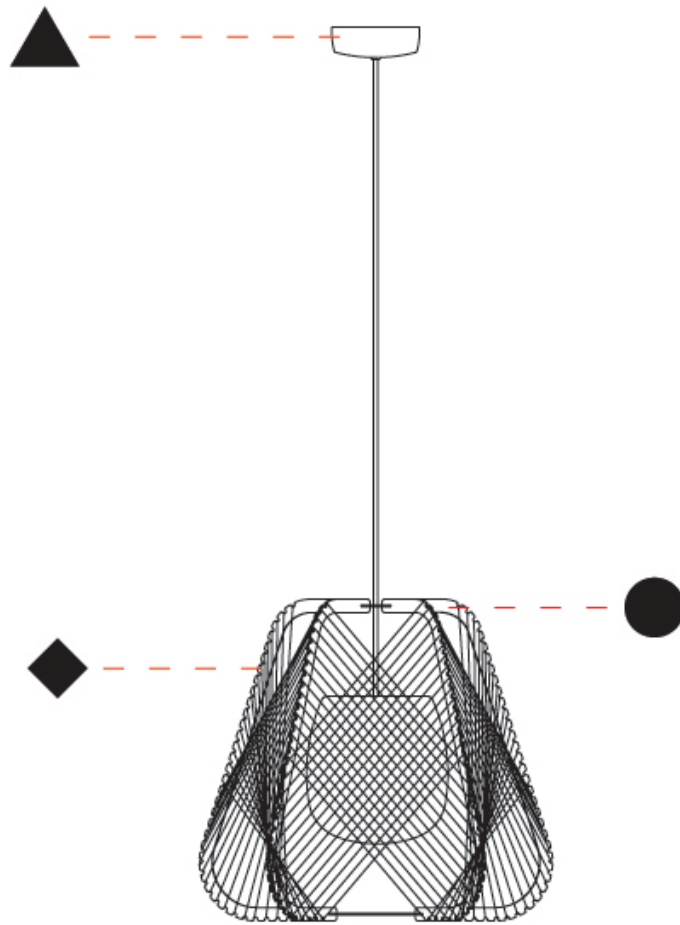

ONNA SUSPENSION

E111200-

PROJECT _____

TYPE _____

SPECIFIER _____

QUANTITY _____

DATE _____

E