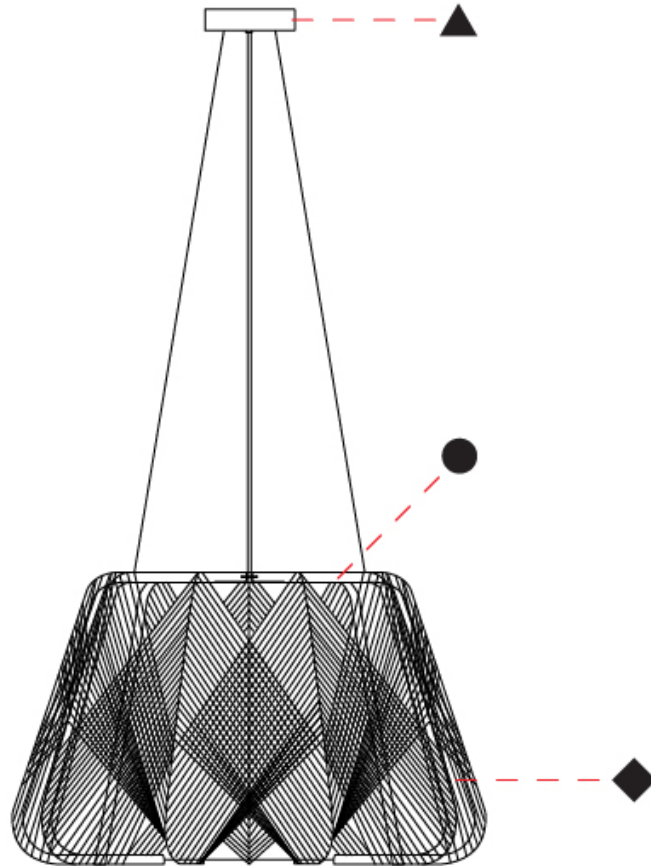

ONNA SUSPENSION

E11214-

PROJECT	_____
TYPE	_____
SPECIFIER	_____
QUANTITY	_____
DATE	_____

E